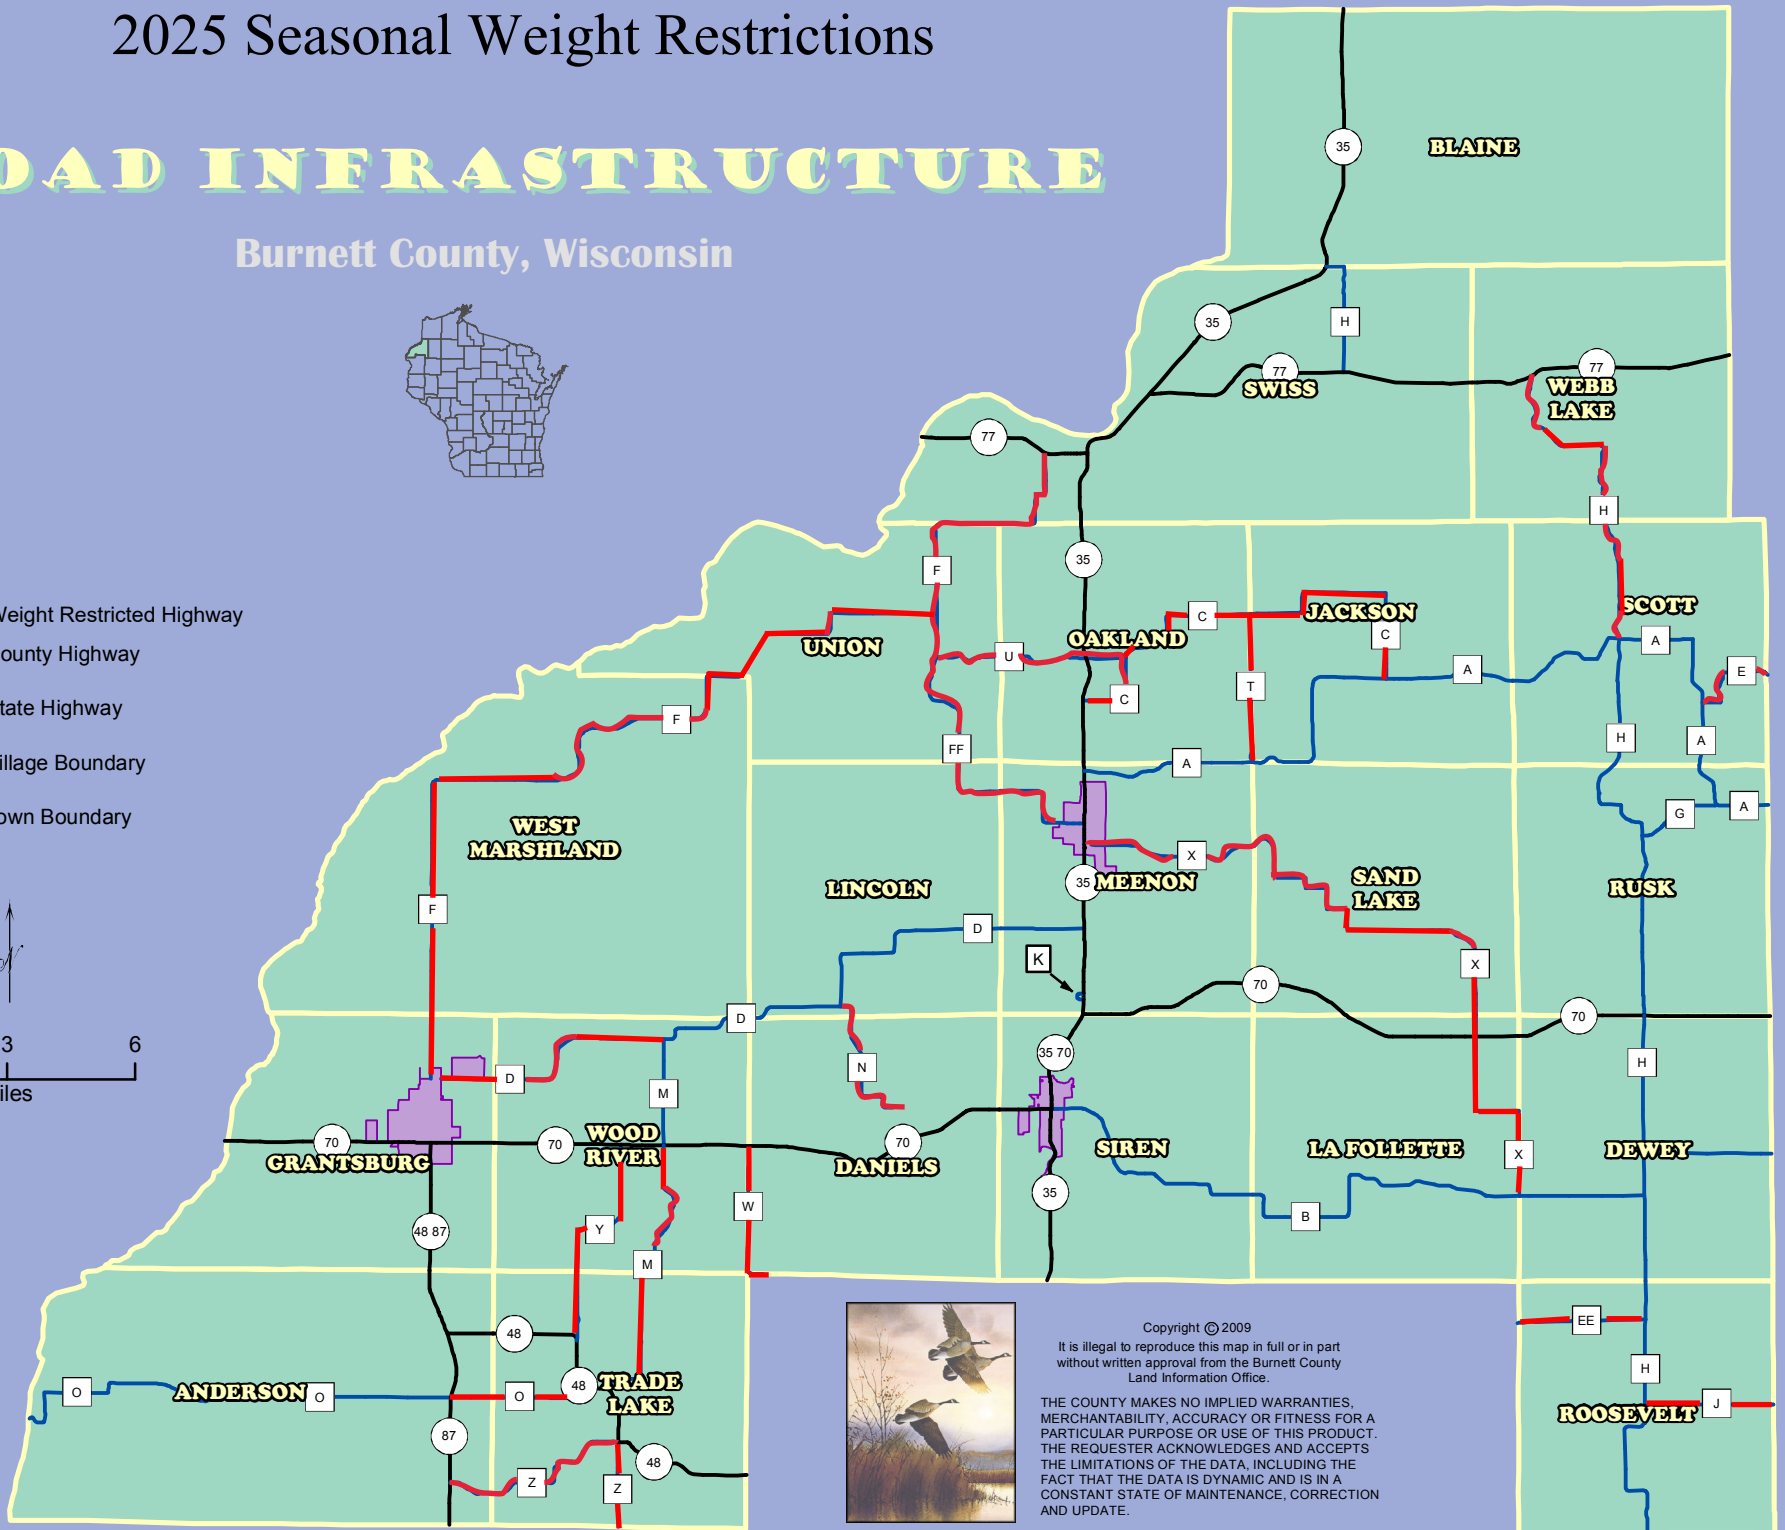

2025 Seasonal Weight Restrictions

ROAD INFRASTRUCTURE

Burnett County, Wisconsin

- Weight Restricted Highway
- County Highway
- State Highway
- Village Boundary
- Town Boundary

Copyright © 2009
It is illegal to reproduce this map in full or in part without written approval from the Burnett County Land Information Office.
THE COUNTY MAKES NO IMPLIED WARRANTIES, MERCHANTABILITY, ACCURACY OR FITNESS FOR A PARTICULAR PURPOSE OR USE OF THIS PRODUCT. THE REQUESTER ACKNOWLEDGES AND ACCEPTS THE LIMITATIONS OF THE DATA, INCLUDING THE FACT THAT THE DATA IS DYNAMIC AND IS IN A CONSTANT STATE OF MAINTENANCE, CORRECTION AND UPDATE.